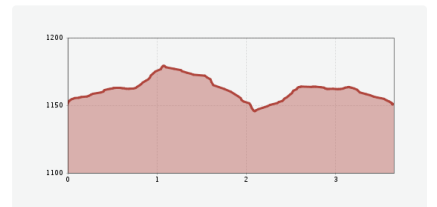

"SCHWENDE TRAIL: AUSSERWALD LOOP [CLASSIC + SKATING]"

MEDIUM CROSS-COUNTRY SKIING

ROUTE DESCRIPTION

Loipeneinstieg: Riezlern, Außerwald - Bushaltestelle Hörnlepass

FURTHER INFO & LINKS

Tips

↔ Distance
3.66 KM

🕒 Duration
0:49 H

⚡ Altitude meters
44 M

⚡ Highest point
1186 M

Condition

Best season

JAN FEB **MAR** APR MAI JUN
JUL AUG SEP OCT NOV **DEC**

Sart: Riezlern, Schwende

Goal: Riezlern, Schwende