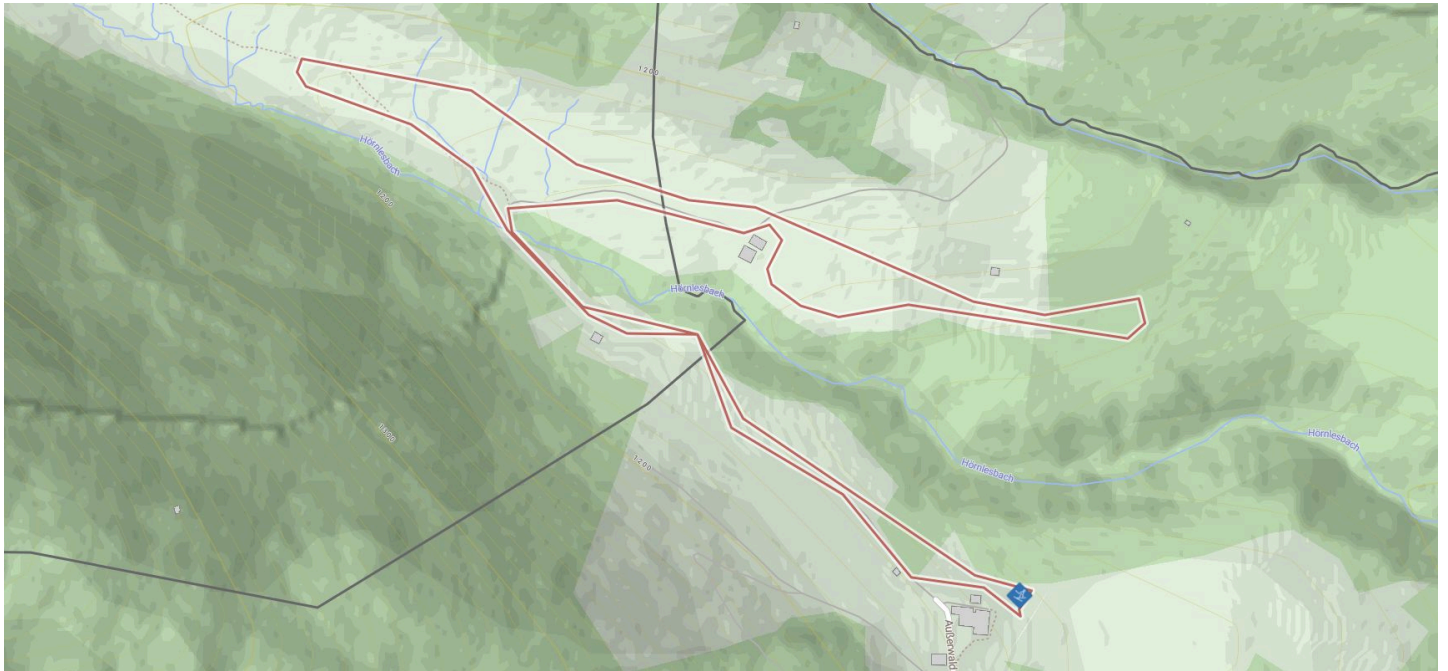

"SCHWENDE TRAIL: AUSSERWALD LOOP [CLASSIC + SKATING]"

MEDIUM CROSS-COUNTRY SKIING

ROUTE DESCRIPTION

Loipeneinstieg: Riezlern, Außerwald - Bushaltestelle Hörnlepass

FURTHER INFO & LINKS

Tips

↔ Distance
3.66 KM

🕒 Duration
0:49 H

⚡ Altitude meters
44 M

⚡ Highest point
1186 M

Condition

Best season

JAN FEB **MAR** APR MAI JUN
JUL AUG SEP OCT NOV **DEC**

Sart: Riezlern, Schwende

Goal: Riezlern, Schwende

Morning **-7 °C**
MOUNTAIN
-3 °C
VALLEY

Noon **-4 °C**
MOUNTAIN
3 °C
VALLEY

Evening **-6 °C**
MOUNTAIN
-1 °C
VALLEY